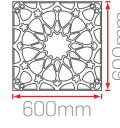

Sipariş Kodu	Işık Rengi	Montaj	Fiyat (TL)
201320-1	3000K	Clip-in	1800,00
201420-1	4000K		
201620-1	6500K		

36W 60x60 Halka

PD14-2