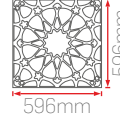

36W 60x60 Yıldız

PD14-1

Sipariş Kodu	Işık Rengi	Montaj	Fiyat (TL)
200320-1	3000K	Sıva Altı	1800,00
200420-1	4000K		
200620-1	6500K		

36W 60x60 Clip-in Yıldız

PD15-1