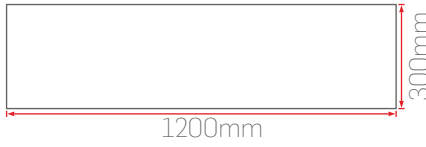

300mm

1200mm

Işık Renk Seçenekleri

Gövde Renk Seçenekleri

28W 60x60 Beyaz Gövde

PB12-6060

Sipariş Kodu	Işık Rengi	Güç	Fiyat (TL)
201311	3000K	28W	1175,00
201411	4000K		
201611	6500K		
201321	3000K	36W	1200,00
201421	4000K		
201621	6500K		
201331	3000K	42W	1225,00
201431	4000K		
201631	6500K		

20W 30x30 Beyaz Gövde

PB12-3030

Sipariş Kodu	Işık Rengi	Güç	Fiyat (TL)
201340	3000K	20W	580,00
201440	4000K		
201640	6500K		

20W 30x60 Beyaz Gövde

PB12-3060

Sipariş Kodu	Işık Rengi	Güç	Fiyat (TL)
201341	3000K	20W	910,00
201441	4000K		
201641	6500K		

40W 30x120 Beyaz Gövde

PB12-30120

Sipariş Kodu	Işık Rengi	Güç	Fiyat (TL)
201342	3000K	40W	1490,00
201442	4000K		
201642	6500K		

OPSİYONLAR VE AKSESUARLAR

Aksesuar Adı	Fiyat (TL)
1 Saat Kit	+600,00
3 Saat Kit	+650,00
DALI DIM/Touch DIM	+1200,00
Kit Kutusu	+250,00
Beyaz Hariç Diğer Gövde Renkleri	+100,00