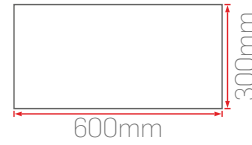

300mm

600mm

51mm