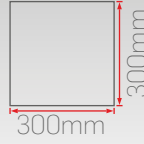

MADE IN
TÜRKİYE

PB12

Clip-In Çerçeve

600mm

600mm

51mm

300mm

300mm